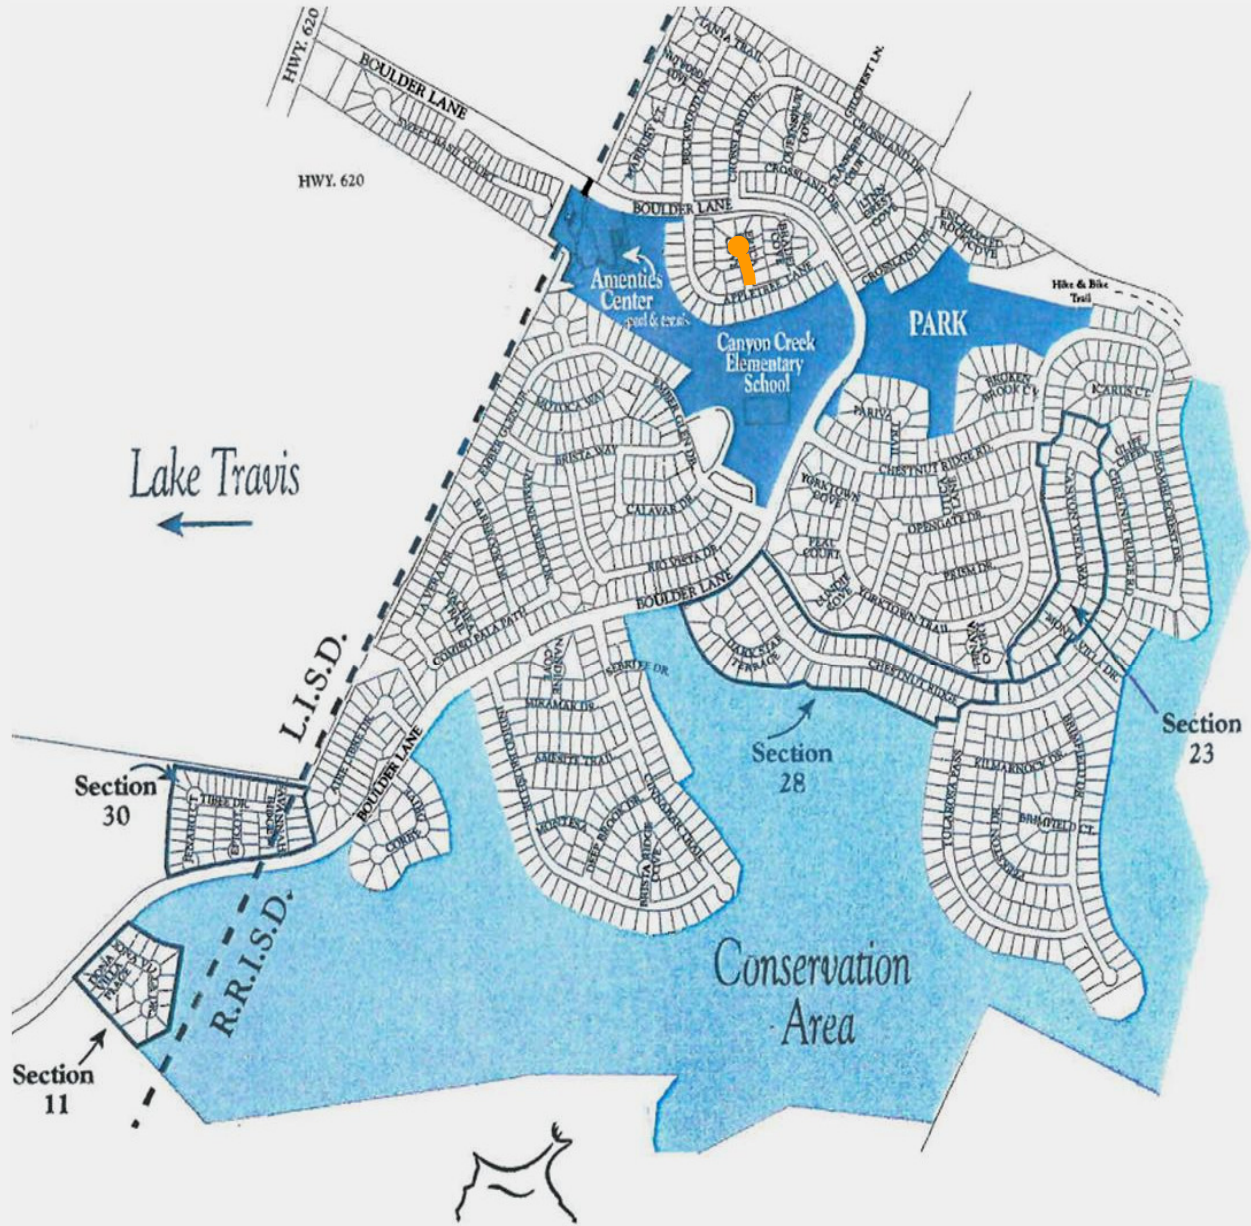

10508 ERICA LEIGH CT.

Neighborhood Map

CANYON CREEK

512-346-1799
dillard@reloaustin.com
www.ReloAustin.com
www.canyoncreeknews.com
www.activerain.com/blogs/doriedillard

DORIE DILLARD GRI CRS ABR